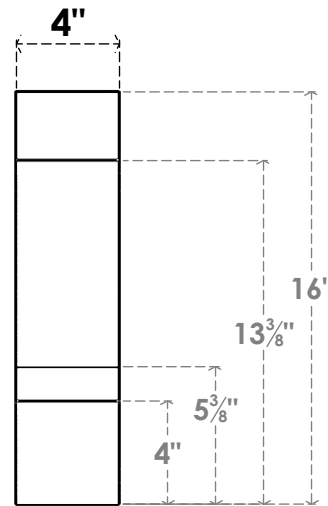

ITEM NUMBER: BRCPC040X08000X16000BOA

4"W X 8"D X 16"H BALBOA ARCHITECTURAL GRADE PVC CLOSED KNEE BRACE

SIDE PROFILE

FRONT PROFILE

ISOMETRIC

EKENA MILLWORK
2300 WEST MAIN ST.
CLARKSVILLE, TX 75426
TOLL FREE: 866-607-0453
WWW.EKENAMILLWORK.COM