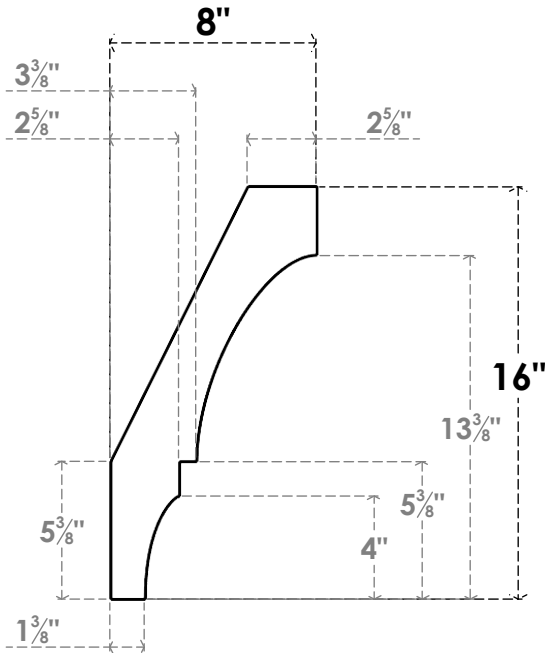

ITEM NUMBER: BRCPC040X08000X16000BOA

4"W X 8"D X 16"H BALBOA ARCHITECTURAL GRADE PVC CLOSED KNEE BRACE

SIDE PROFILE

FRONT PROFILE

ISOMETRIC

EKENA MILLWORK
2300 WEST MAIN ST.
CLARKSVILLE, TX 75426
TOLL FREE: 866-607-0453
WWW.EKENAMILLWORK.COM

NOTES

1. INSTALLATION TO BE COMPLETED IN ACCORDANCE WITH MANUFACTURER'S SPECIFICATIONS.
2. DRAWING MAY NOT BE TO SCALE
3. THIS DRAWING IS INTENDED FOR DESIGN AND PLANNING PURPOSES ONLY.
4. ALL INFORMATION CONTAINED HEREIN WAS CURRENT AT THE TIME OF DEVELOPMENT BUT MUST BE REVIEWED AND APPROVED BY THE PRODUCT MANUFACTURER TO BE CONSIDERED ACCURATE.
5. ARCHITECTURAL GRADE PVC PRODUCTS ARE MADE FROM EXPANDED CELLULAR PVC AND COME NATURALLY WHITE BUT MAY BE PAINTED